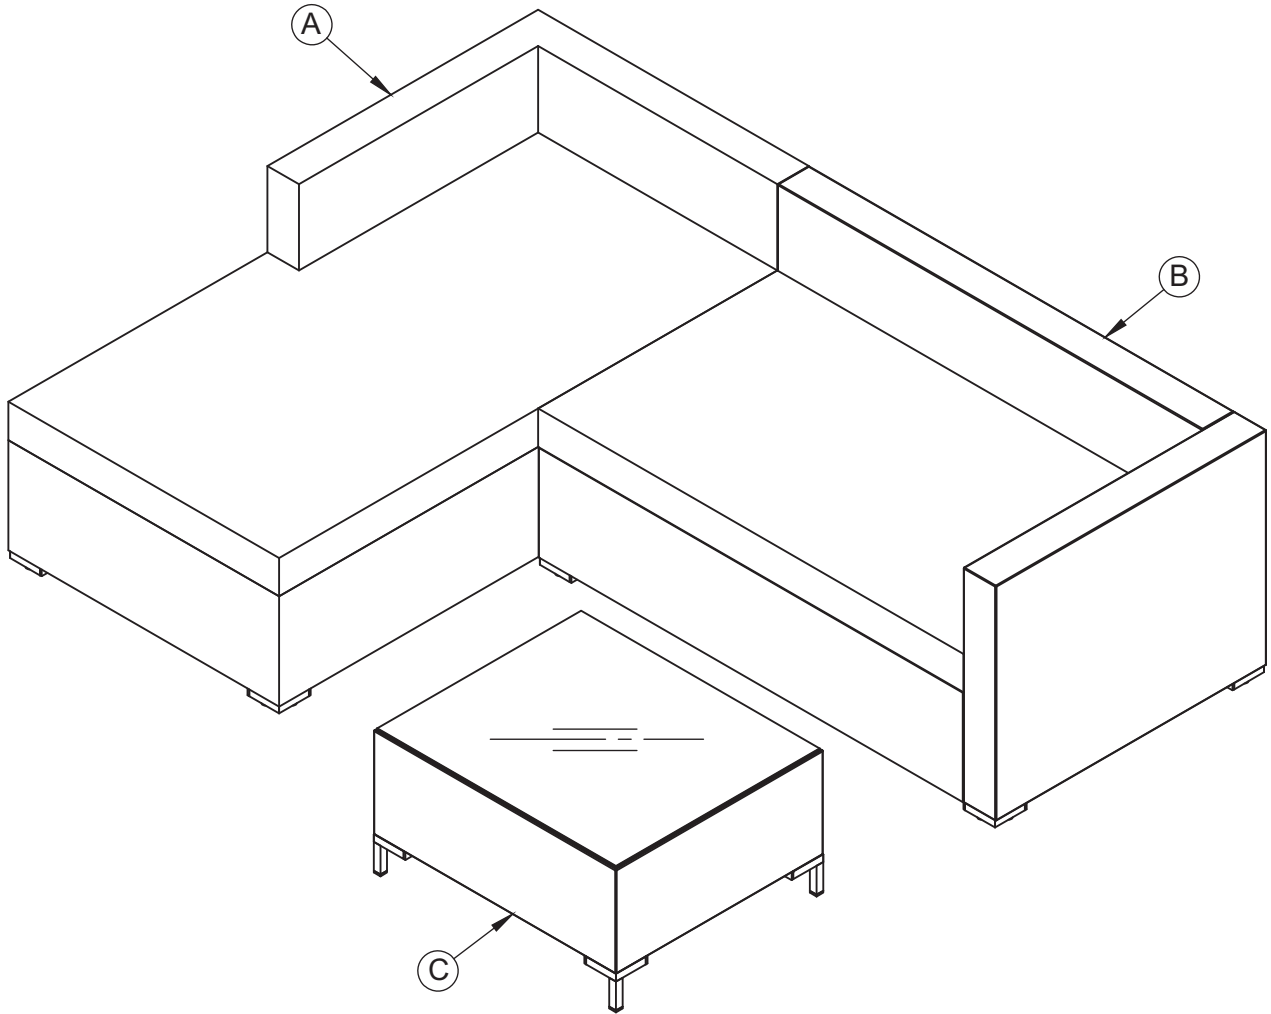

ASSEMBLY INSTRUCTIONS

SKU: ACL3S02A

250 Canal Street,
Lawrence, MA 01840
Email: info@eastwestfurniture.net

Description : ACKERLY 3-PIECE SECTIONAL SET, BROWN WICKER,
AND BEIGE CUSHION

Dimension : W. 86.61" xD.62.99" xH.25.20"

Cube Size : 63.78" x37.01" x25.98"

NW: 100.67 LBS

GW: 122.36 LBS

ACKERLY 3-PIECE SECTIONAL SET, BROWN WICKER, AND BEIGE CUSHION

BEFORE ASSEMBLY

Thank you for purchasing this quality product. This product has been designed for easy assembly and constructed for durability. Please take the time to read and follow the assembly instructions carefully.