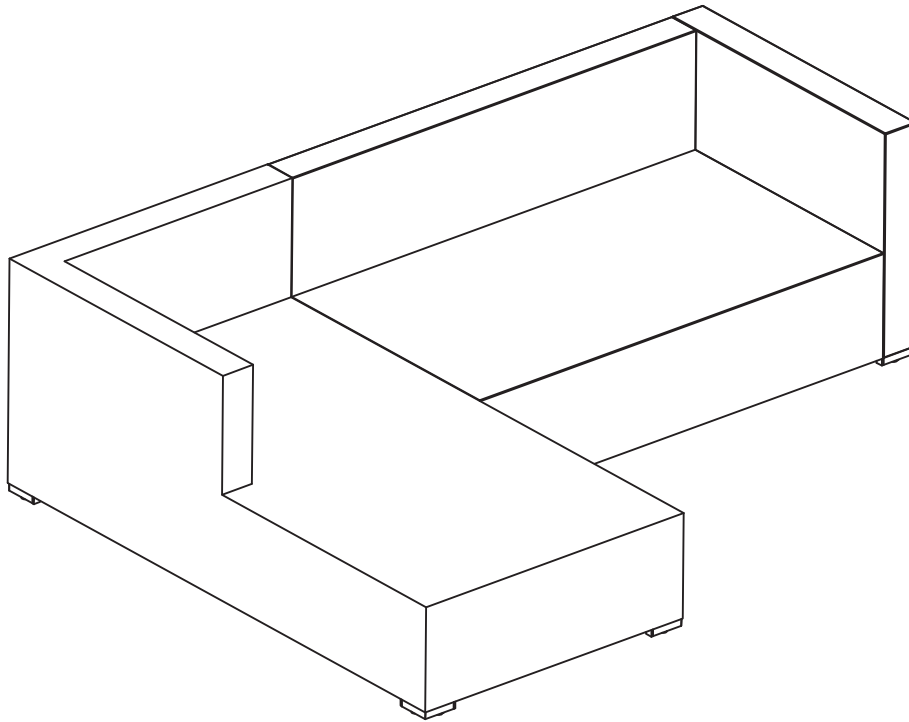

STEP 3

FINISH