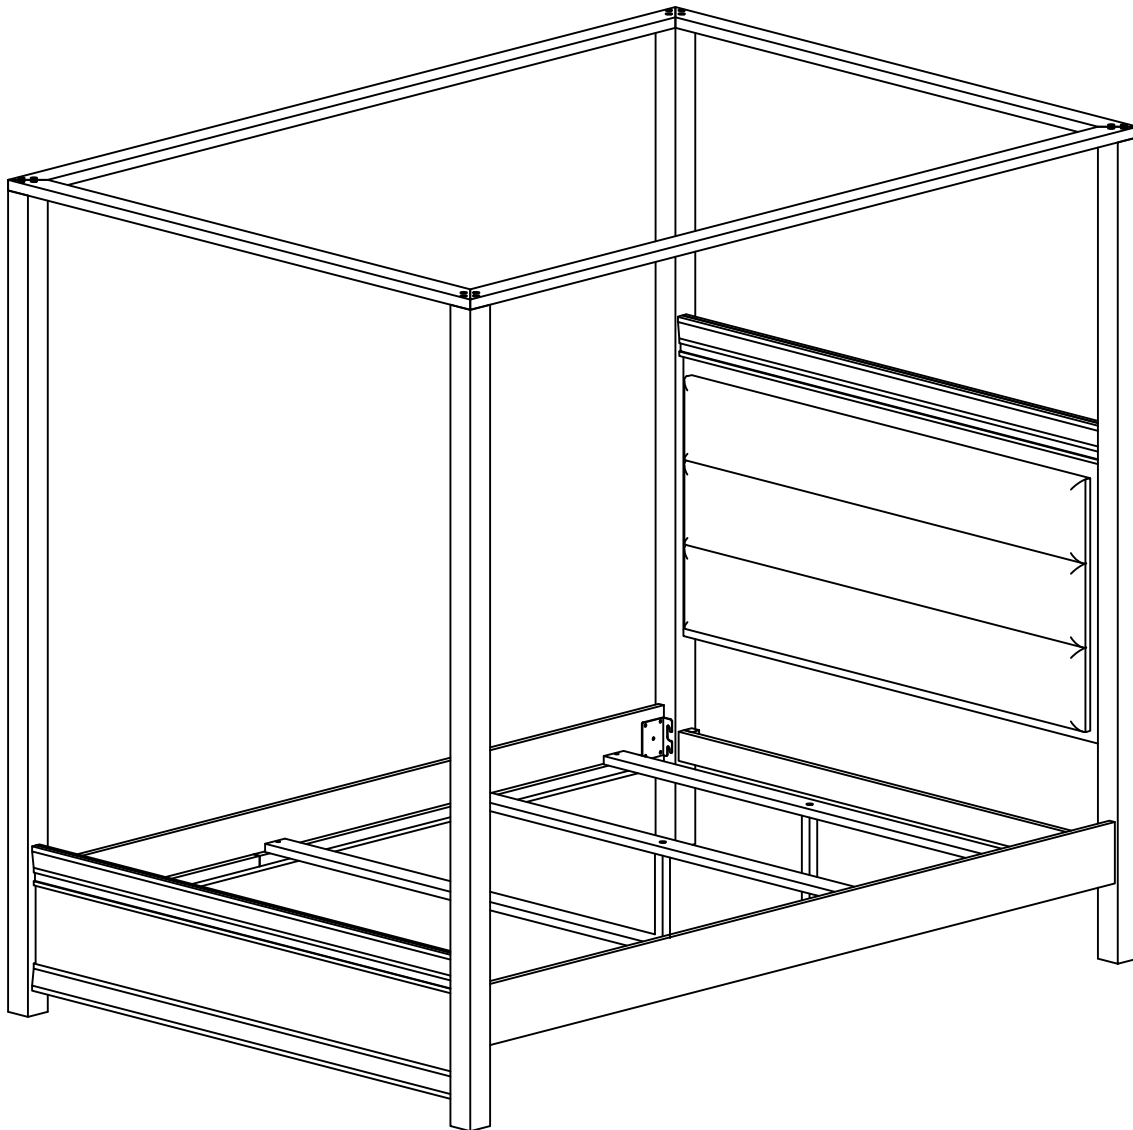

ASSEMBLY INSTRUCTIONS

SKU : DEH-20-Q

EAST WEST
FURNITURE, LLC

175 Southbelt Industrial Dr, Houston, TX 77047
Email : info@eastwestfurniture.net

Description : Denali Queen Bed
Dimension : 86.10" x 63.07" x 78.54" H

PART LIST

NO	Description	Q'Ty	Sketch	NO	Description	Q'Ty	Sketch
BOX A : A+B+C							
A	Headboard panel	1		B	Footboard panel	1	
C	Support bar	1					
BOX B : D+E+F+G+H+I+K							
D	Headboard Post	2		E	Footboard Post	2	
F	Side rails	2		G	Slats	4	
H	Center support legs	4		I	Long canopy	2	
				K	Short canopy	2	

Denali Queen Bed