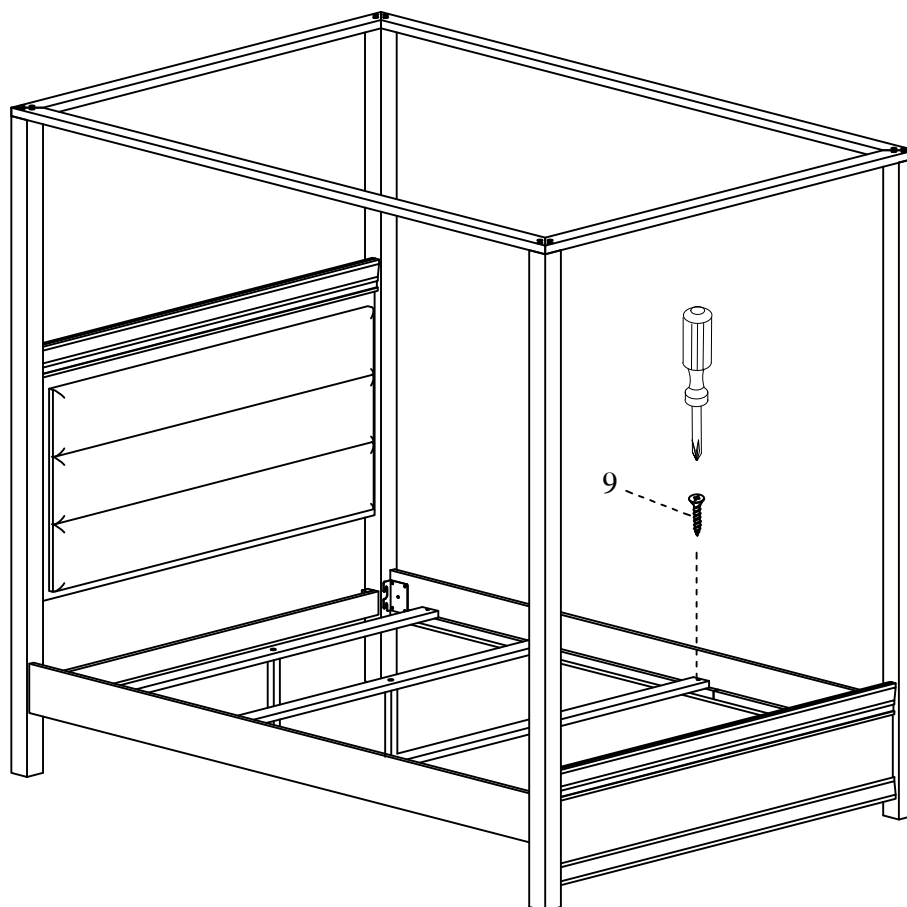

Assemble Short (I) and long canopy (K) by Bolt (1). Tighten bolts.

Denali Queen Bed

STEP 4 : Assemble support legs

Assemble the support legs (H) with Slats (G)

STEP 5 : Attach slats

Attach the slats (G) to side rails with the screws (9) and a screw driver