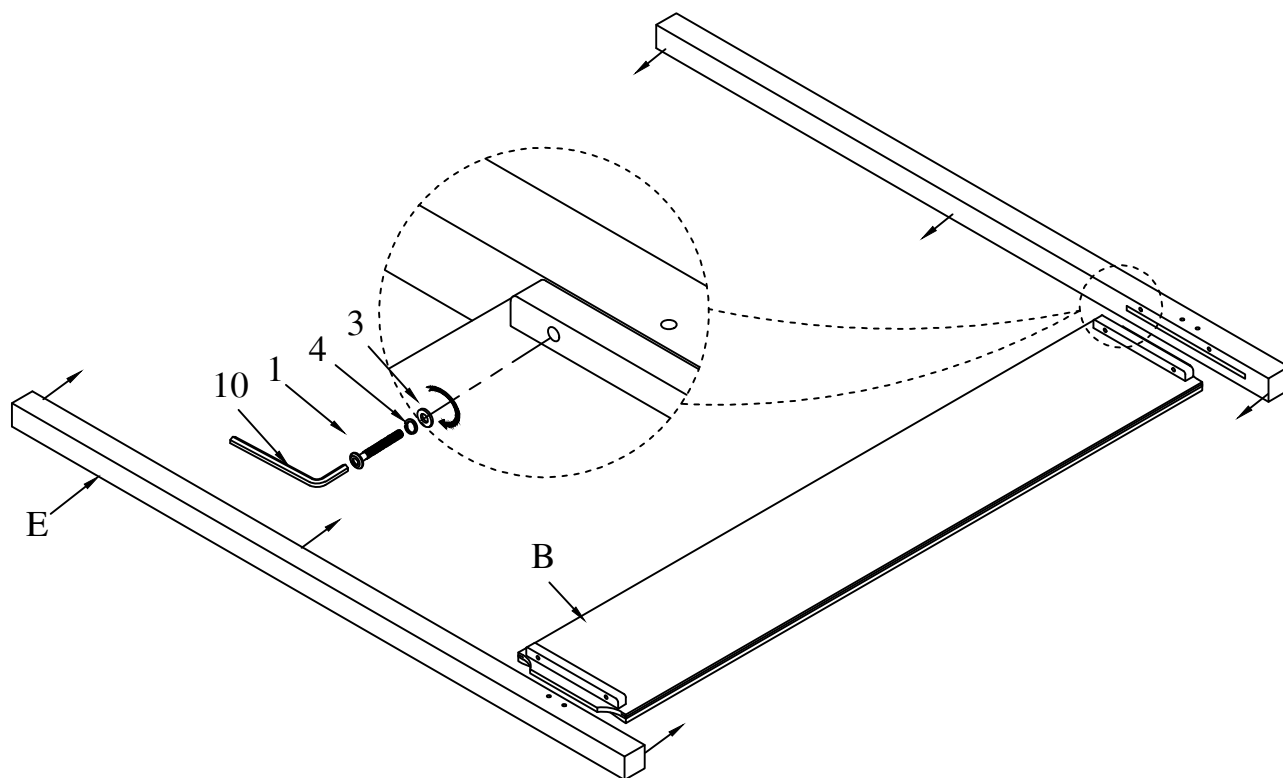

STEP 2 : Assemble Footboard

Assemble footboard panel (B) with footboard post (E) by Bolt (1) , Lock washer (4) , flat washer (3)