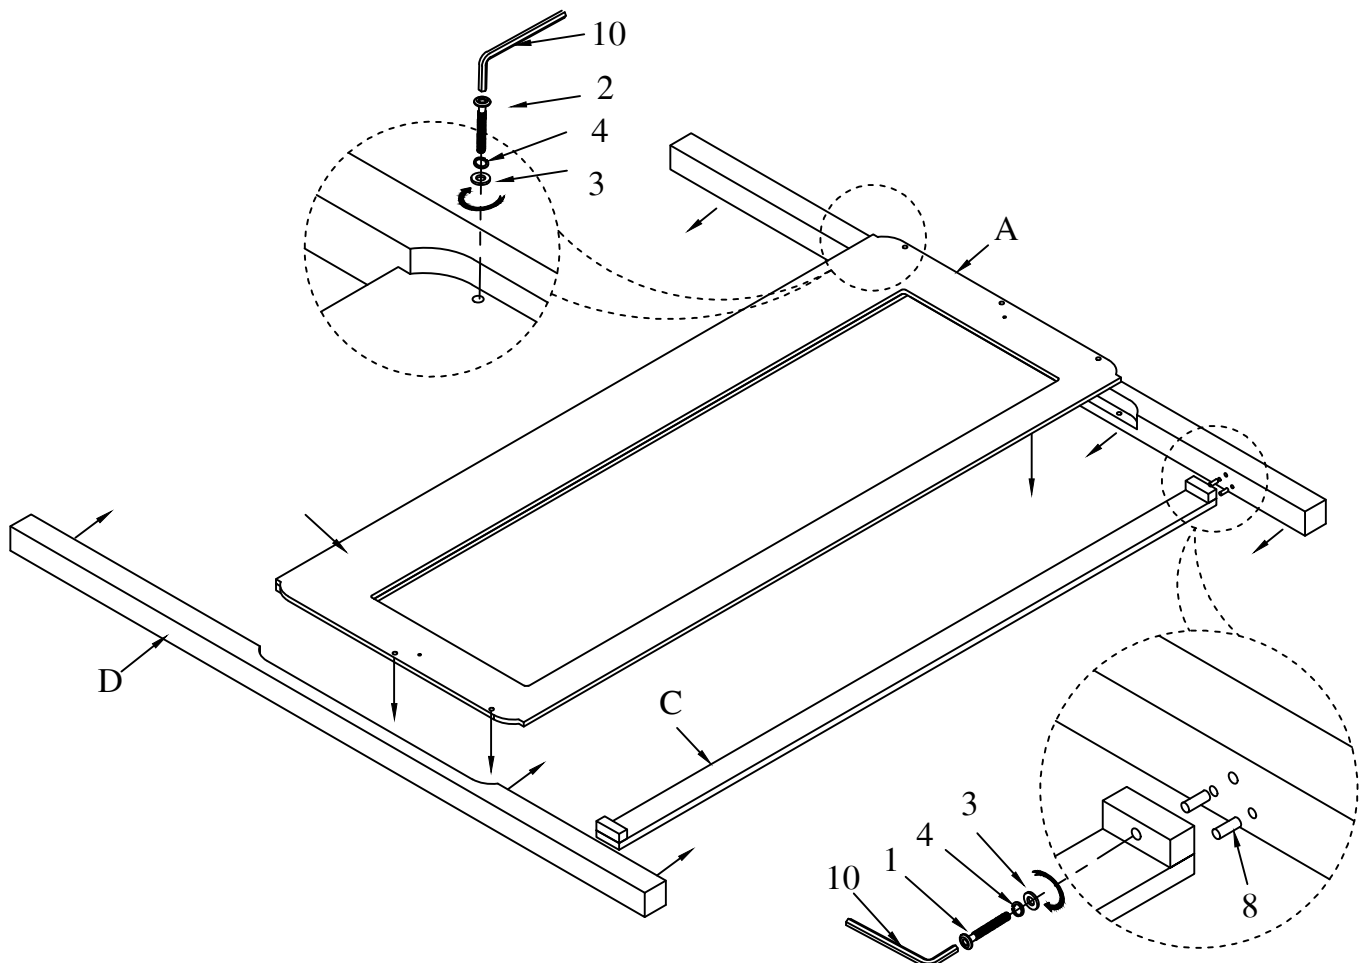

HARDWARE LIST

NO	Description	Q'Ty	Sketch	NO	Description	Q'Ty	Sketch
1	Allen Head bolts 1/4" x 45mm	22		2	Allen Head bolts 1/4" x 35mm	6	
3	Flat Washer Ø1/4"	12		4	Lock Washer Ø1/4"	12	
5	Allen Head bolts 5/16" x 20mm	8		6	Flat Washer Ø5/16"	8	
7	Lock Washer Ø5/16"	8		8	Wood Dowels Ø8 x 30mm	4	
9	Screws Ø8 x 30mm	8		10	Allen key	1	

STEP 1 : Assemble headboard

Assemble horizontal support bar (C) with headboard post (D) by Bolt (1) , Lock washer (4) , flat washer (3) and dowels (8) . Assemble headboard panel (A) with headboard post (D) by Bolt (2) , Lock washer (4) , flat washer (3)

Denali Queen Bed