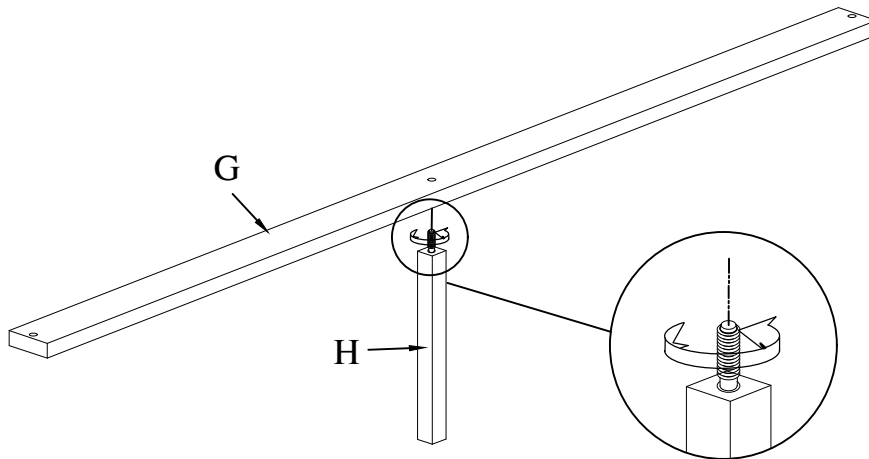

STEP 4 : Assemble support legs

Assemble the support legs (H) with Slats (G)