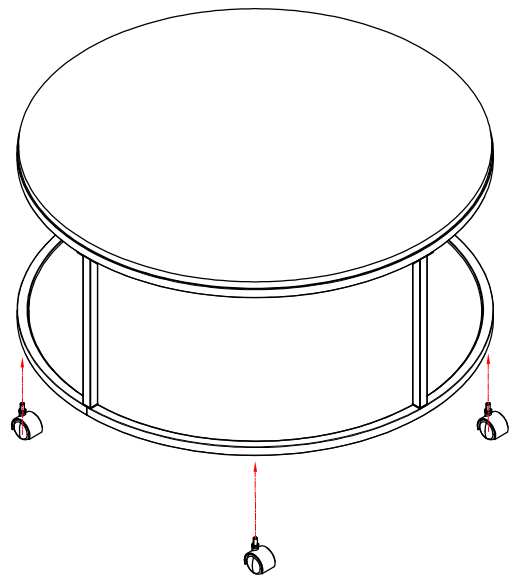

Cube Size 1 : 38.1" x 38.1" x 3.6"

NW: 44.4 LBS  
GW: 50.6 LBS

***HARLEY COFFEE TABLE***

## HARDWARE LIST

 <p>A 1/4"*40 4PCS</p>	 <p>B 1/4"*20 8PCS</p>	 <p>C 1/4"*12 8PCS</p>	 <p>D 1/4"*60 4PCS(2LOCK)</p>	 <p>E 4x60 1PCS</p>	 <p>F 12x60 1PCS</p>
---	---	---	--	--	---

**HARLEY COFFEE TABLE**

STEP 1

STEP 2

STEP 3

STEP 4

**HARLEY COFFEE TABLE**