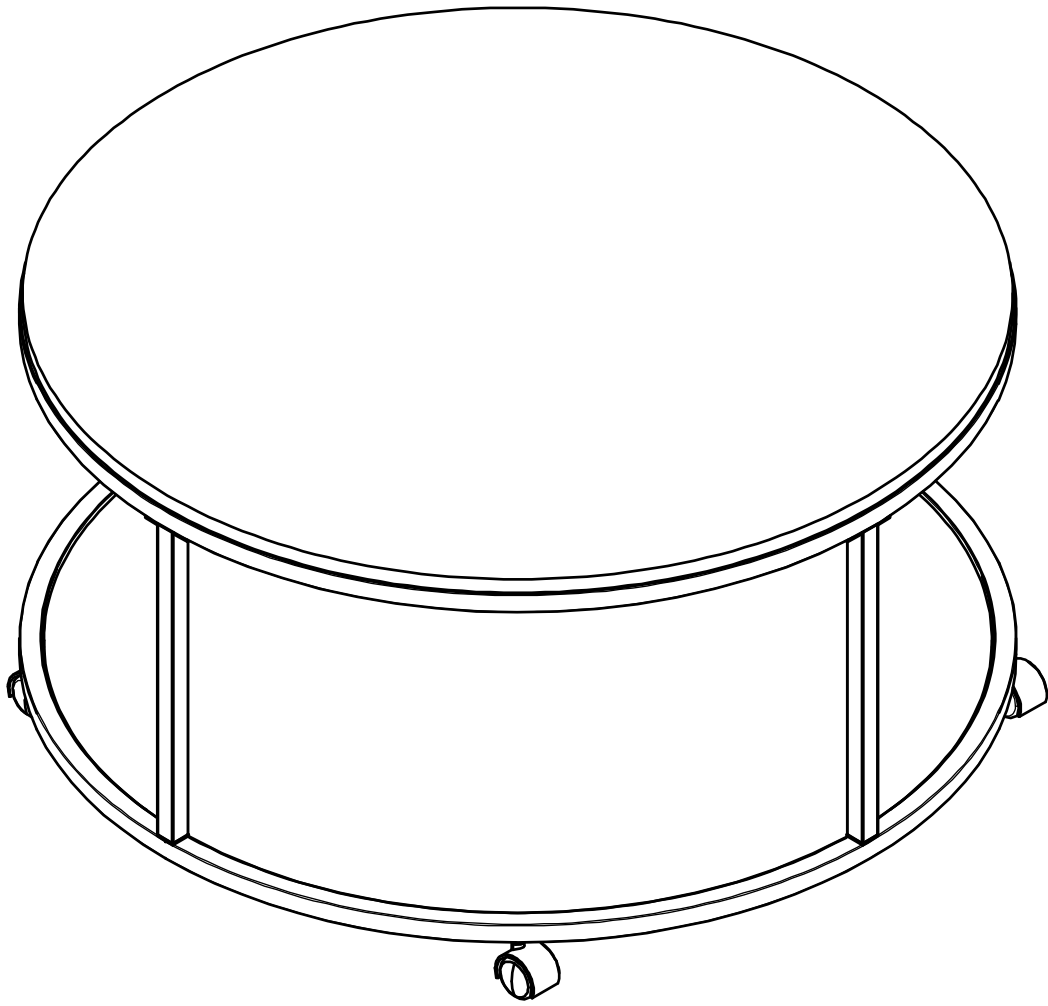

ASSEMBLY INSTRUCTIONS

SKU: HRCT

175 Southbelt Industrial Drive,  
Houston, TX 77047

Email: [info@eastwestfurniture.net](mailto:info@eastwestfurniture.net)

Description : ***HARLEY COFFEE TABLE***  
Dimension : 35.4"L x 35.4"W x 18.1"H

Cube Size 1 : 38.1" x 38.1" x 3.6"

NW: 44.4 LBS  
GW: 50.6 LBS

***HARLEY COFFEE TABLE***

## PART LIST

 <p>1 1PC</p>	 <p>2 4PCS</p>	 <p>3 1PC</p>	 <p>4 1PC</p>	 <p>5 1PC</p>
---	---	--	---	--

## HARDWARE LIST

 <p>A 1/4"*40 4PCS</p>	 <p>B 1/4"*20 8PCS</p>	 <p>C 1/4"*12 8PCS</p>	 <p>D 1/4"*60 4PCS(2LOCK)</p>	 <p>E 4x60 1PCS</p>	 <p>F 12x60 1PCS</p>
---	---	---	--	--	---