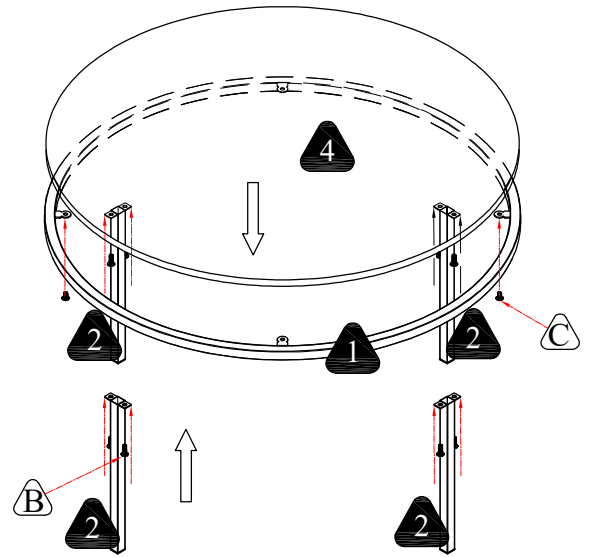

## PART LIST

 <p>1 1PC</p>	 <p>2 4PCS</p>	 <p>3 1PC</p>	 <p>4 1PC</p>	 <p>5 1PC</p>
---	---	--	---	--

## HARDWARE LIST

 <p>A 1/4"*40 4PCS</p>	 <p>B 1/4"*20 8PCS</p>	 <p>C 1/4"*12 8PCS</p>	 <p>D 1/4"*60 4PCS(2LOCK)</p>	 <p>E 4x60 1PCS</p>	 <p>F 12x60 1PCS</p>
---	---	---	--	--	---

### IMPORTANT SAFETY NOTICE: READ CAREFULLY BEFORE BEGINNING ASSEMBLY!

-  Hardware packs and small components should be away from the children, avoid eating and being injured
-  Please, follow with the assembly steps in order
-  Please, do not tighten any screw before each assembling unit is well placed at appropriate position
-  Please, make sure all components are fixed firmly locked without any potential safety hazard  
After assembly and before using
-  Please, use this product correctly, according to its purpose to avoid danger happened
-  Please, do not stand on any component of this product, except the ladder of this product after fixing locked safely
-  Such as the wall fastening devices are essential parts of this product. Please fix firmly locked without any potential safety hazard before using
-  Please check all contents of this product inside of carton (s) carefully, small parts may have been lost during shipment, if any! contact further with the retailer from which you purchased this product to obtain, do not use any substitute part
-  This assembly instructions booklet contains important safety information, please read and keep for further reference
-  This products is designed referring to overall loading of each set final product,  
Please avoid to load on single point of final product making damaged  
product name : Harley Coffee Table overall loading : 100 LBS (maximum)

**HARLEY COFFEE TABLE**

STEP 1

STEP 2

STEP 3

STEP 4

**HARLEY COFFEE TABLE**