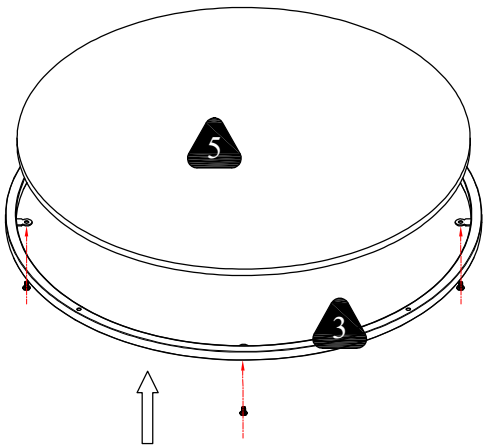

STEP 1

STEP 2

STEP 3

STEP 4

HARLEY COFFEE TABLE