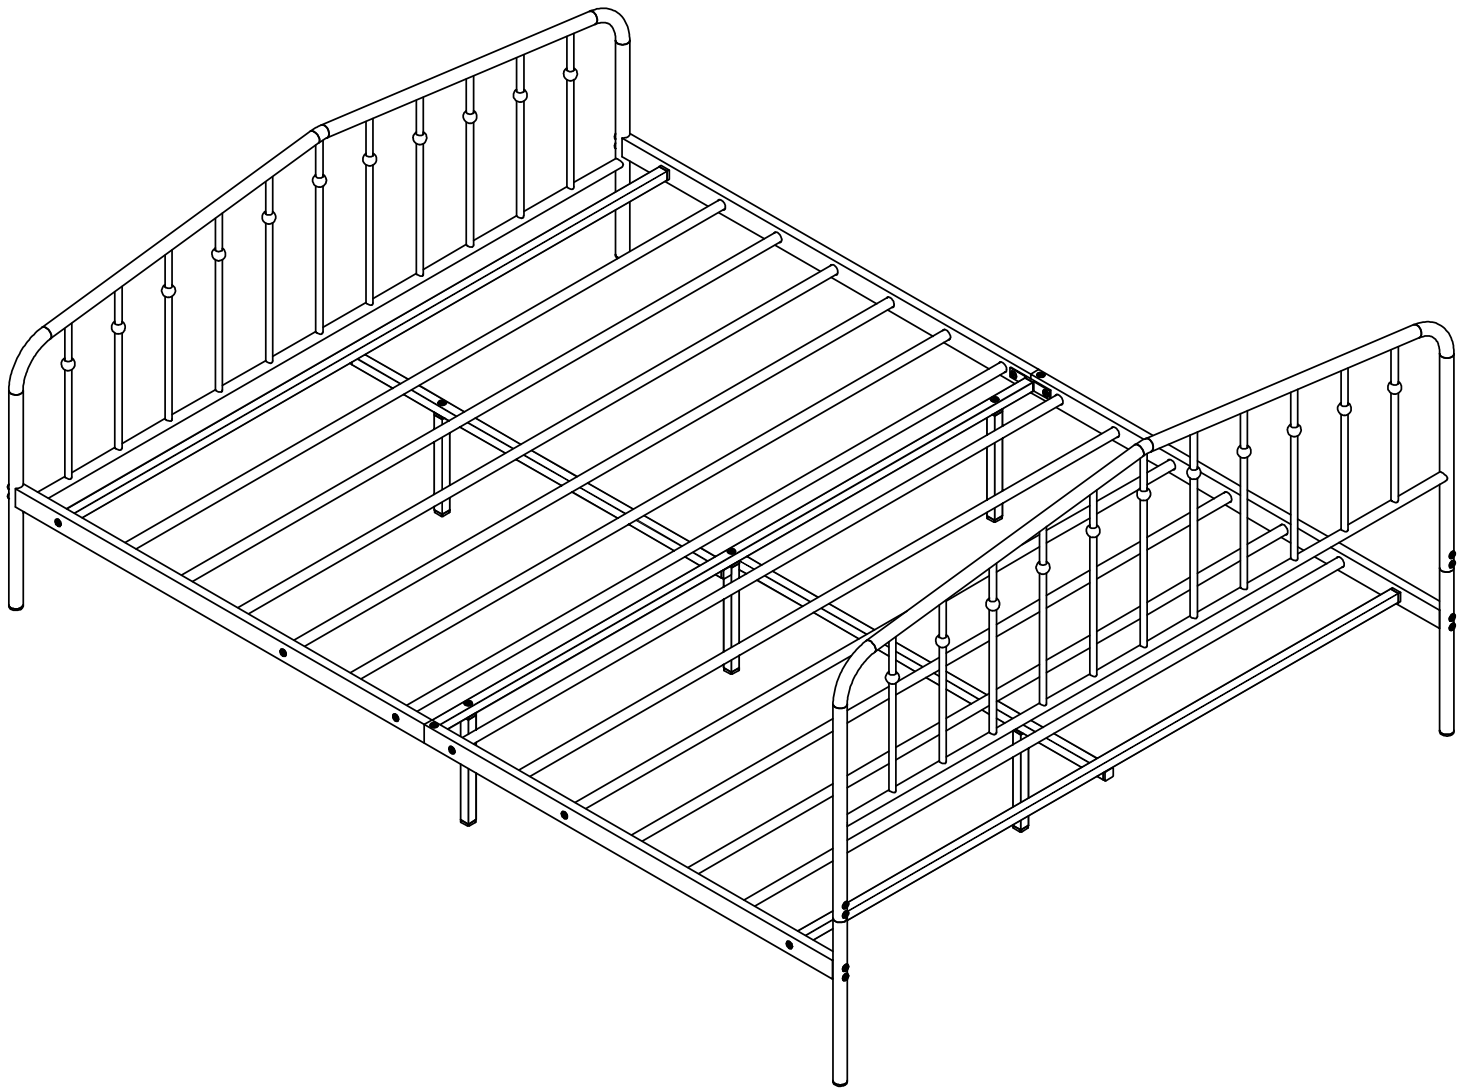

ASSEMBLY INSTRUCTIONS  
SKU: KHFB

175 Southbelt Industrial Drive,  
Houston, TX 77047  
Email: [info@eastwestfurniture.net](mailto:info@eastwestfurniture.net)

Description : ***KEMAH FULL BED***  
Dimension : 76.8L"x55.7"Wx39.3"H

Cube Size 1 : 57.5"x 27"x 4"

NW: 42.9 LBS  
GW: 50.6 LBS

***KEMAH FULL BED***