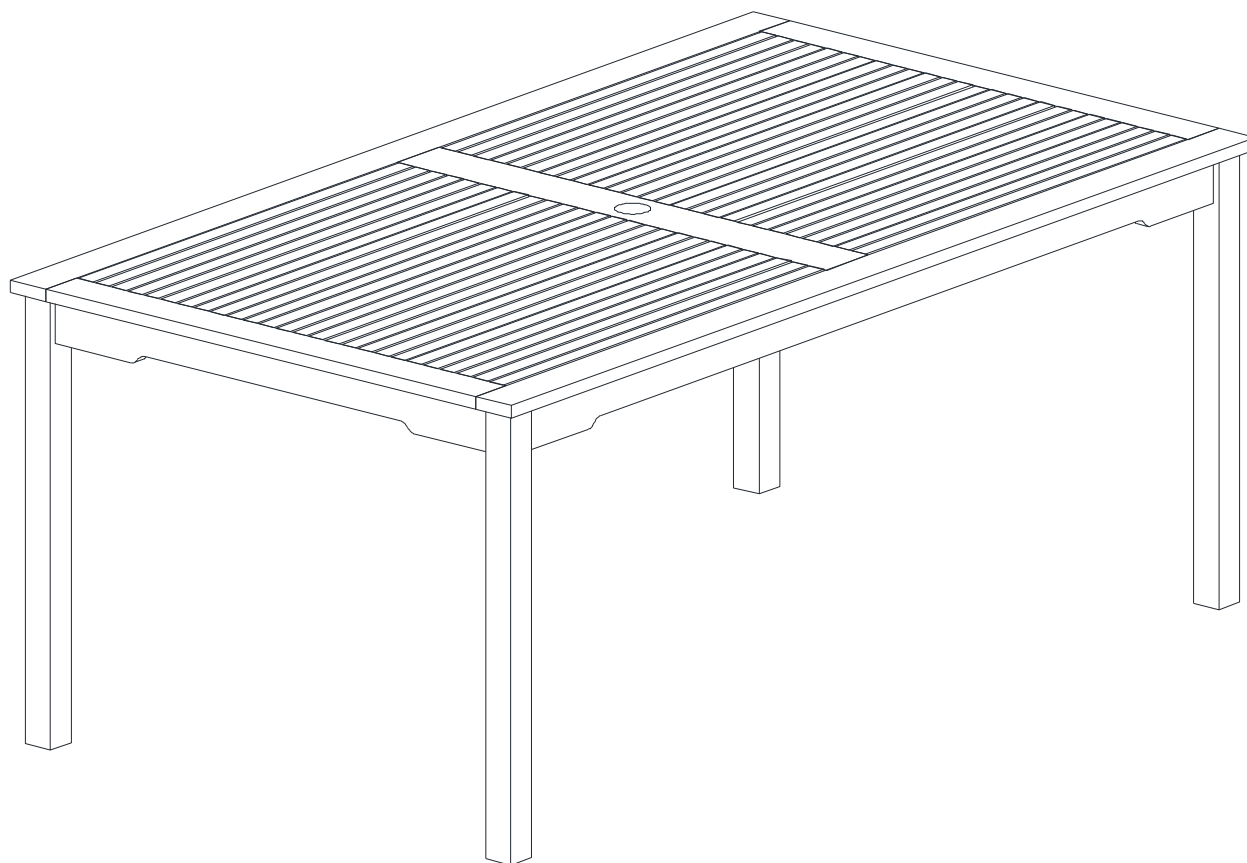

# ASSEMBLY INSTRUCTIONS

SKU: BCMTRNA

175 Southbelt Industrial Dr  
Houston, TX 77047

Email: [info@eastwestfurniture.net](mailto:info@eastwestfurniture.net)

Description : Cameron Wooden Rectangular Table

Dimension : 63".Lx 35.4".W x 29.1".H

Cube Size : 65.6"x37.8"x5.5"

NW: 37 LBS

GW: 48 LBS

Coppell 5 piece Sofa Set