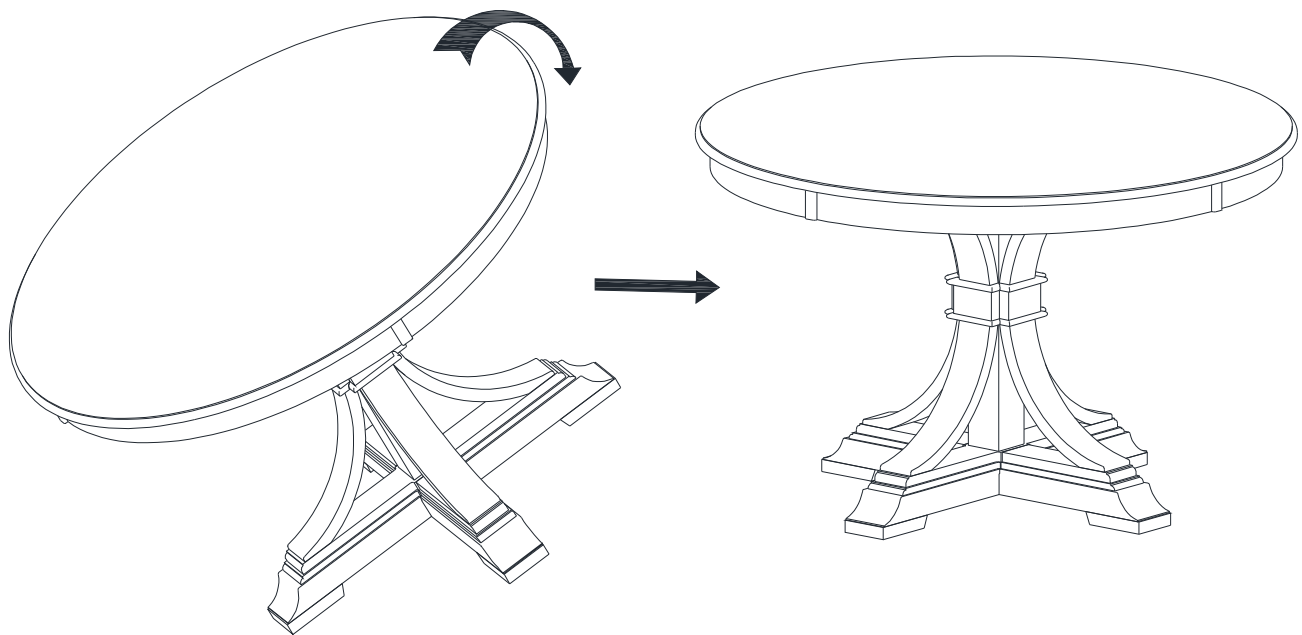

## STEP 4

Carefully place the Cross piece (from Step 3) on bottom side of the table top (A), attach with short bolts (4). Tighten with Allen key (8).

FERRIS 48" /54" ROUND DINING TABLE  
IRVING 48" /54" ROUND DINING TABLE

## STEP 5

Flip the table and put on flat ground. Complete the assembly

**SKU:FET,FE5**

**SKU:IRT,IR5**

FERRIS 48" /54" ROUND DINING TABLE  
IRVING 48" /54" ROUND DINING TABLE