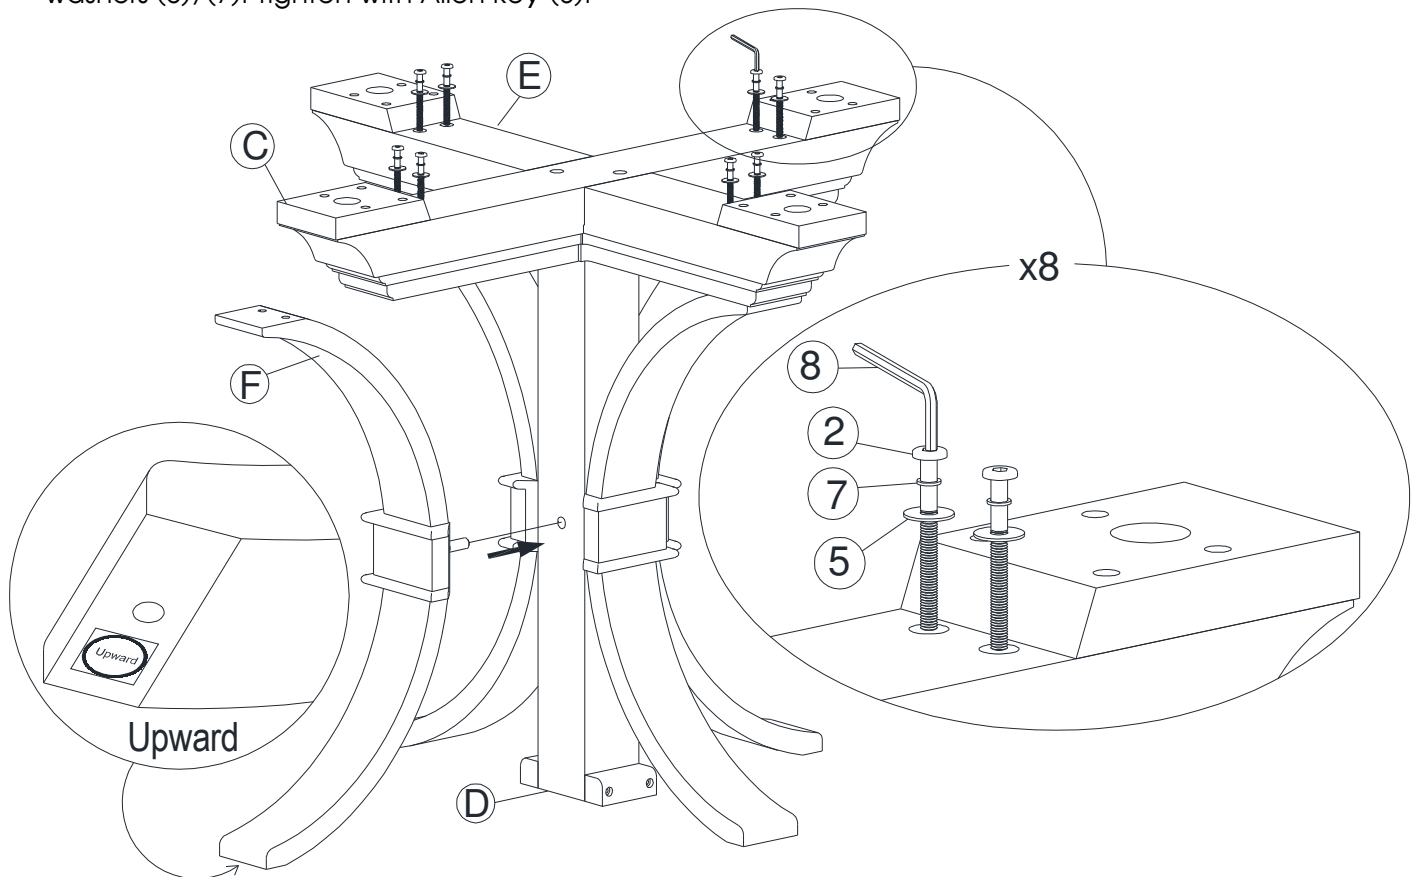

STEP 2

Attach pedestal 2 (F) to the pedestal 1 (D) and legs (E)&(C) (from Step 1) with medium bolts (2), washers (5), (7). Tighten with Allen key (8).