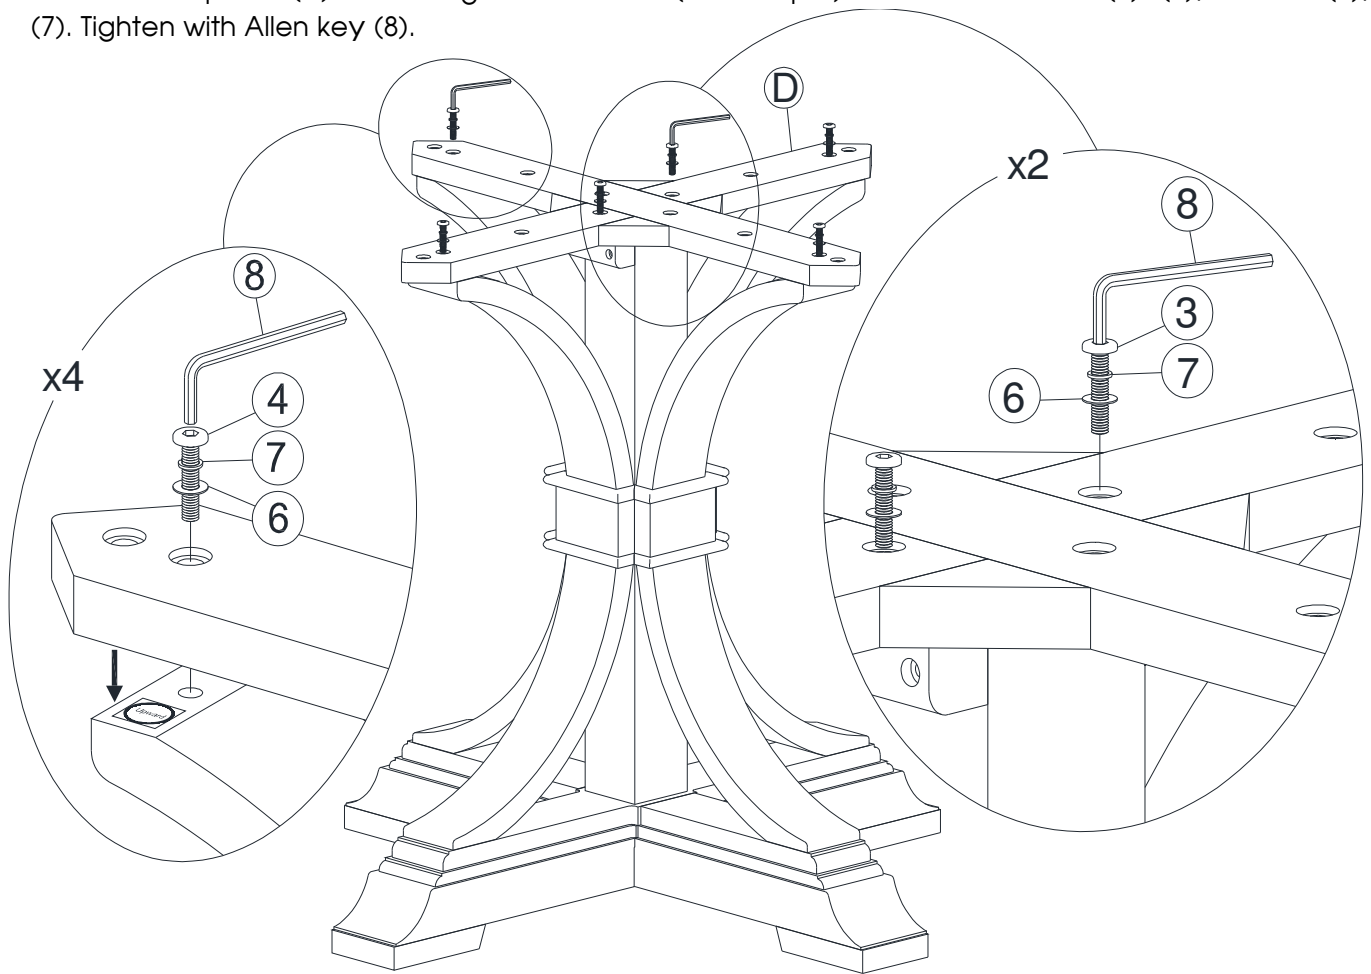

## STEP 1

Attach leg (E) and leg (C) to the Pedestal (D) with long bolt (1) and washer (5), (7). Tighten with Allen key (8).

## STEP 2

Attach pedestal 2 (F) to the pedestal 1 (D) and legs (E)&(C) (from Step 1) with medium bolts (2), washers (5), (7). Tighten with Allen key (8).

FERRIS 48" /54" ROUND DINING TABLE  
IRVING 48" /54" ROUND DINING TABLE

## STEP 3

Attach cross piece (D) to the Leg and Pedestal (from step 2) with medium bolts (3)&(4), washers (6), (7). Tighten with Allen key (8).

## STEP 4

Carefully place the Cross piece (from Step 3) on bottom side of the table top (A), attach with short bolts (4). Tighten with Allen key (8).

FERRIS 48" /54" ROUND DINING TABLE  
IRVING 48" /54" ROUND DINING TABLE