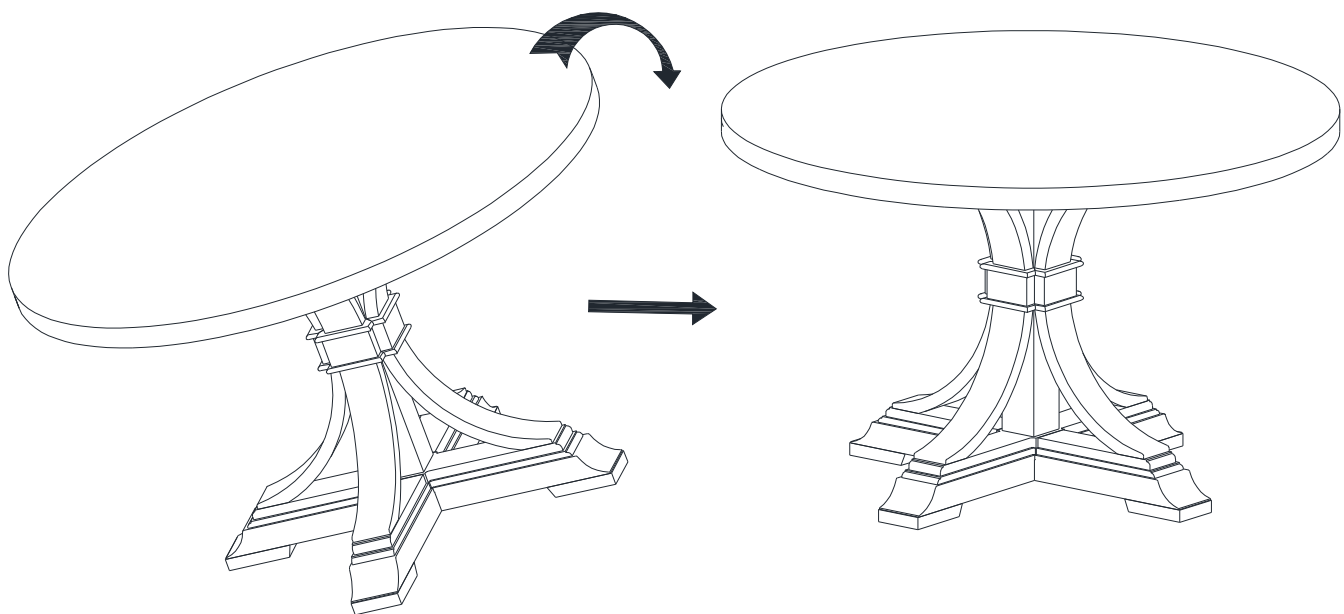

## STEP 4

Carefully place the Cross piece (from Step 3) on bottom side of the table top (A), attach with short bolts (4). Tighten with Allen key (8).

FERRIS 48" /54" ROUND DINING TABLE  
IRVING 48" /54" ROUND DINING TABLE

## STEP 5

Flip the table and put on flat ground. Complete the assembly

**SKU:FET,FE5**

**SKU:IRT,IR5**

FERRIS 48" /54" ROUND DINING TABLE  
IRVING 48" /54" ROUND DINING TABLE