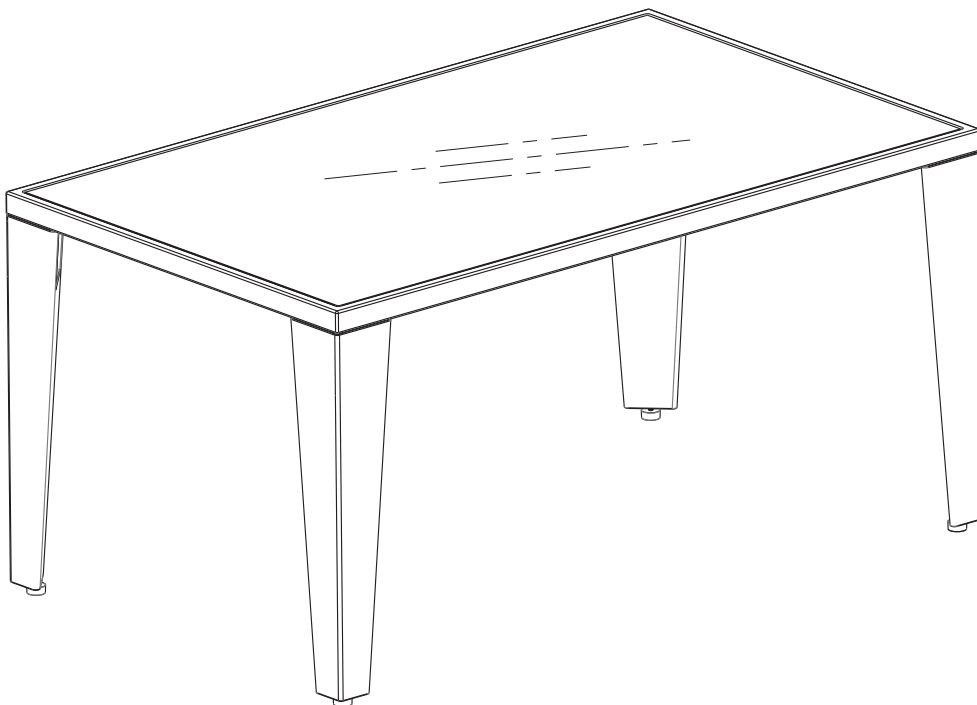

Cube Size : 61.02" x6.10" x37.20"

NW: 58.42 LBS

GW: 66.14 LBS

GUDHJEM PATIO TABLE WITH GLASS TOP, BROWN WICKER

BEFORE ASSEMBLY

Thank you for purchasing this quality product. This product has been designed for easy assembly and constructed for durability. Please take the time to read and follow the assembly instructions carefully.

GUDHJEM PATIO TABLE WITH GLASS TOP, BROWN WICKER

STEP 1

STEP 2

STEP 3

FINISH

GUDHJEM PATIO TABLE WITH GLASS TOP, BROWN WICKER