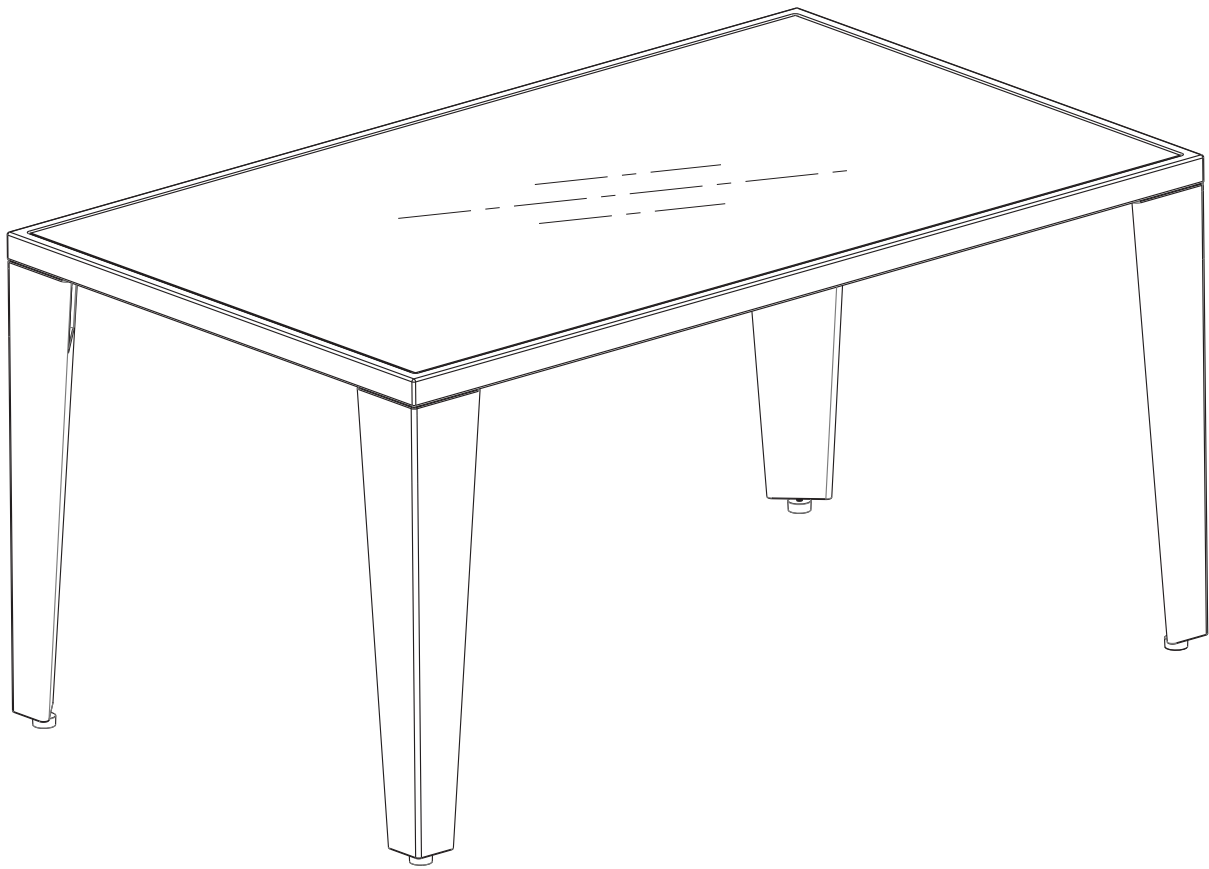

ASSEMBLY INSTRUCTIONS

SKU: GULTG02

250 Canal Street,
Lawrence, MA 01840
Email: info@eastwestfurniture.net

Description : GUDHJEM PATIO TABLE WITH GLASS TOP, BROWN WICKER

Dimension : W. 60.4" xD.36.02" xH.29.92"

Cube Size : 61.02" x6.10" x37.20"

NW: 58.42 LBS

GW: 66.14 LBS

GUDHJEM PATIO TABLE WITH GLASS TOP, BROWN WICKER

BEFORE ASSEMBLY

Thank you for purchasing this quality product. This product has been designed for easy assembly and constructed for durability. Please take the time to read and follow the assembly instructions carefully.

GUDHJEM PATIO TABLE WITH GLASS TOP, BROWN WICKER

STEP 1

STEP 2

STEP 3

FINISH

GUDHJEM PATIO TABLE WITH GLASS TOP, BROWN WICKER