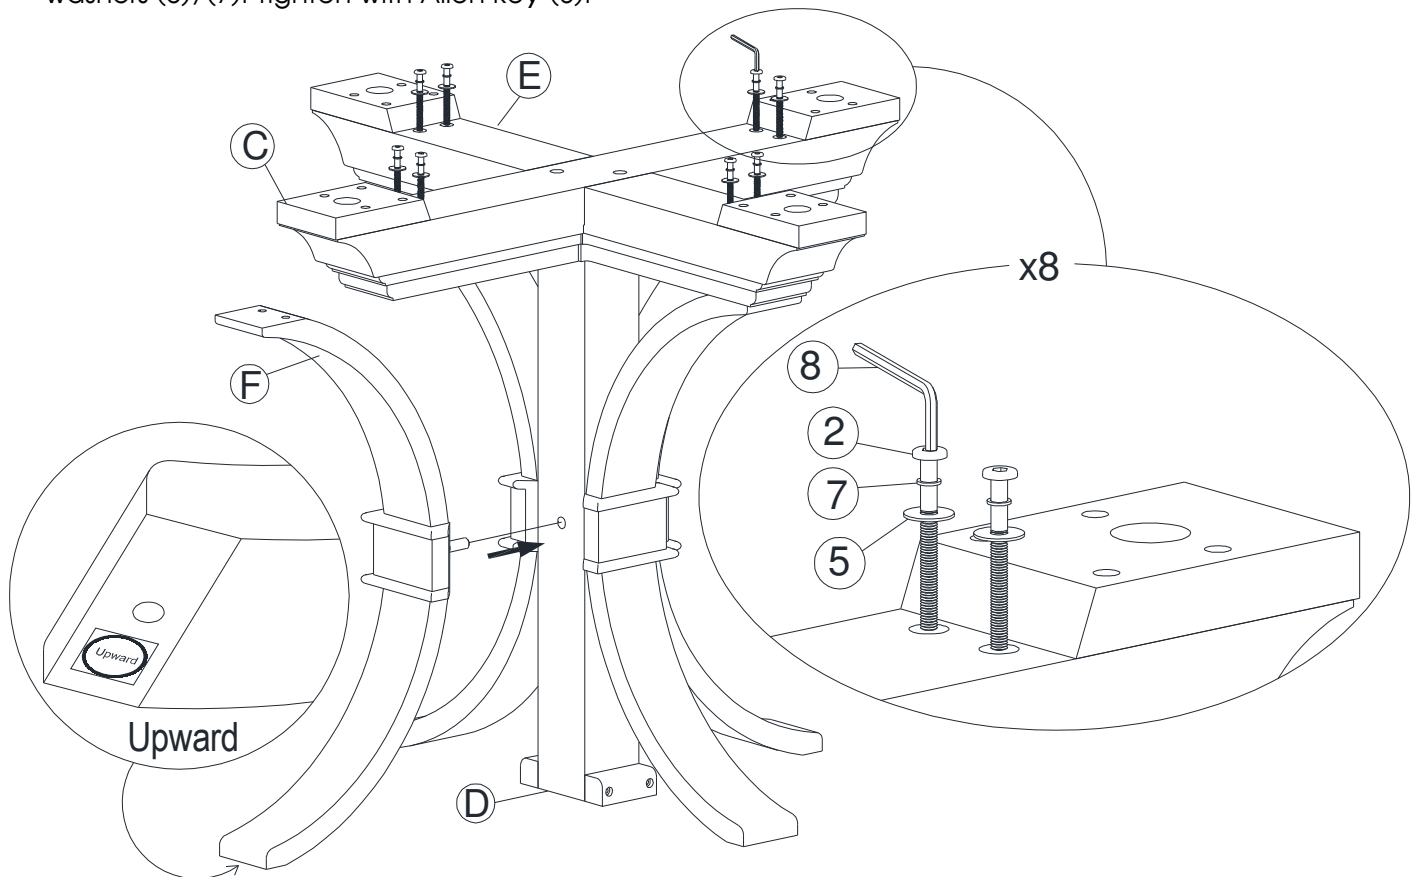

HARDWARE LIST

When unpacking, please be careful not to discard any parts with the packaging. Before continuing, please make sure you have all of the following hardware:

NO	Description	Qty	Sketch	NO	Description	Qty	Sketch
1	Long bolt (M6x100mm)	2		2	Medium bolt (M6x80mm)	8	
3	Short bolt (M6x40mm)	2		4	Short bolt (M6x30mm)	12	
5	Large flat washer (Φ6.5xΦ19mm)	10		6	Large flat washer (Φ6.5xΦ13mm)	6	
7	Small lock washer (Φ6.5xΦ9mm)	16		8	Allen key (M4)	2	

STEP 1

Attach leg (E) and leg (C) to the Pedestal (D) with long bolt (1) and washer (5), (7). Tighten with Allen key (8).

STEP 2

Attach pedestal 2 (F) to the pedestal 1 (D) and legs (E)&(C) (from Step 1) with medium bolts (2), washers (5), (7). Tighten with Allen key (8).