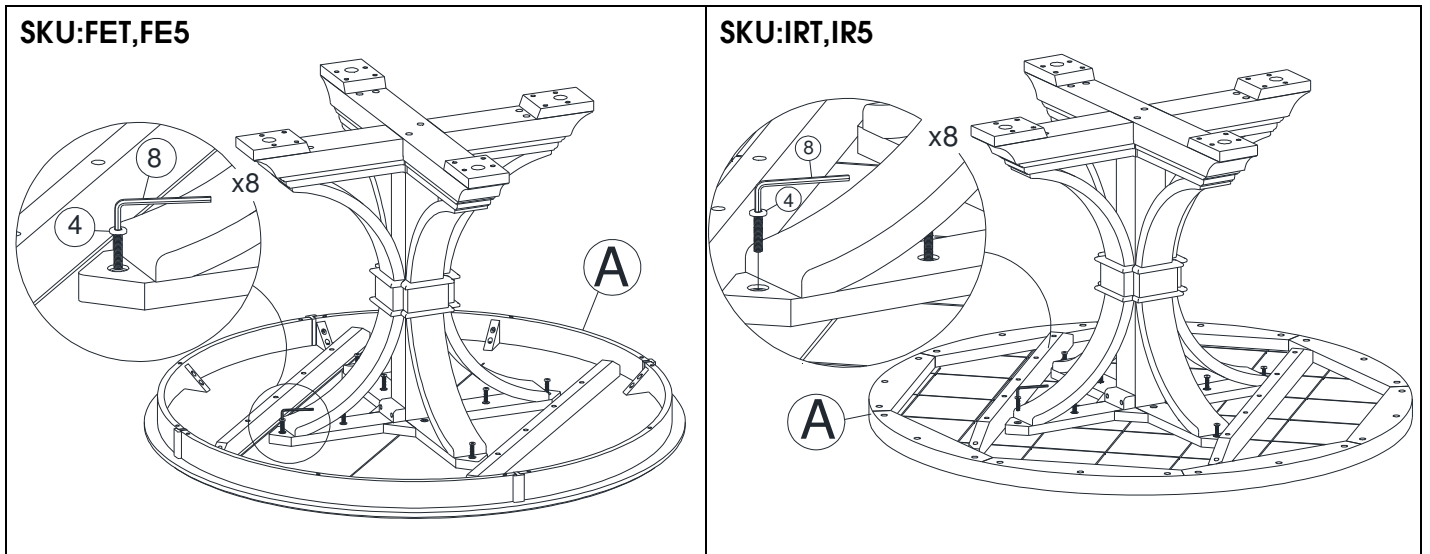

FERRIS 48" /54" ROUND DINING TABLE
IRVING 48" /54" ROUND DINING TABLE

STEP 3

Attach cross piece (D) to the Leg and Pedestal (from step 2) with medium bolts (3)&(4), washers (6), (7). Tighten with Allen key (8).

STEP 4

Carefully place the Cross piece (from Step 3) on bottom side of the table top (A), attach with short bolts (4). Tighten with Allen key (8).

FERRIS 48" /54" ROUND DINING TABLE
IRVING 48" /54" ROUND DINING TABLE