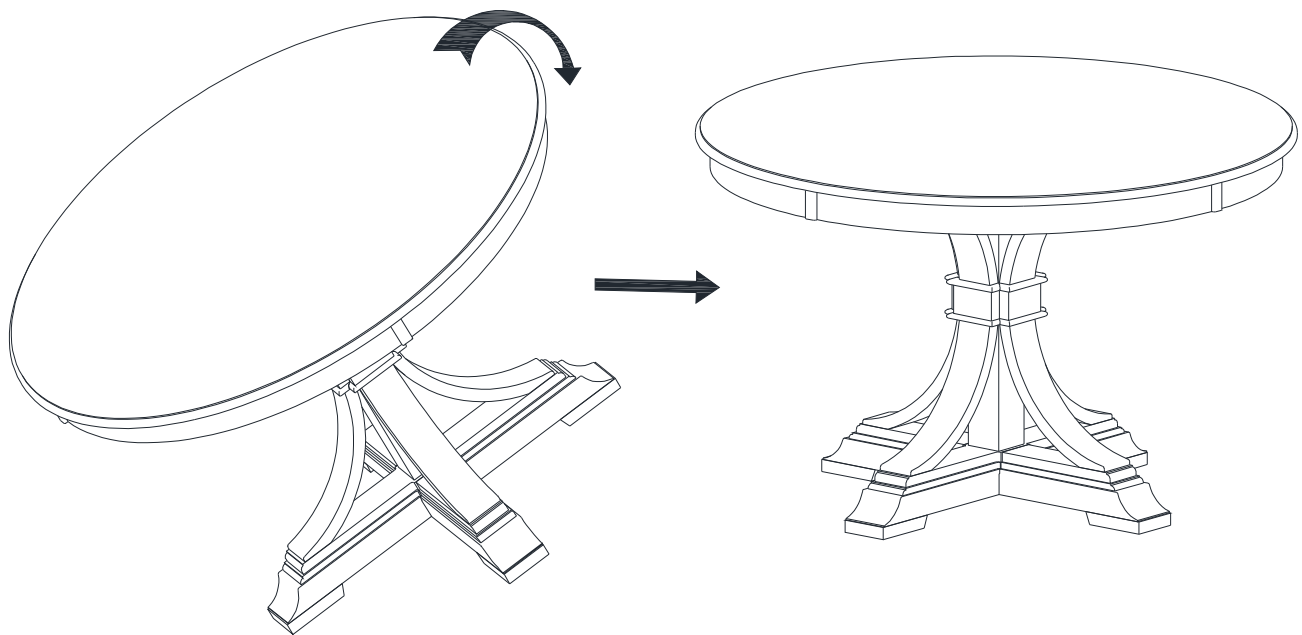

FERRIS 48" /54" ROUND DINING TABLE
IRVING 48" /54" ROUND DINING TABLE

STEP 3

Attach cross piece (D) to the Leg and Pedestal (from step 2) with medium bolts (3)&(4), washers (6), (7). Tighten with Allen key (8).

STEP 4

Carefully place the Cross piece (from Step 3) on bottom side of the table top (A), attach with short bolts (4). Tighten with Allen key (8).

FERRIS 48" /54" ROUND DINING TABLE
IRVING 48" /54" ROUND DINING TABLE

STEP 5

Flip the table and put on flat ground. Complete the assembly

SKU:FET,FE5

SKU:IRT,IR5

FERRIS 48" /54" ROUND DINING TABLE
IRVING 48" /54" ROUND DINING TABLE