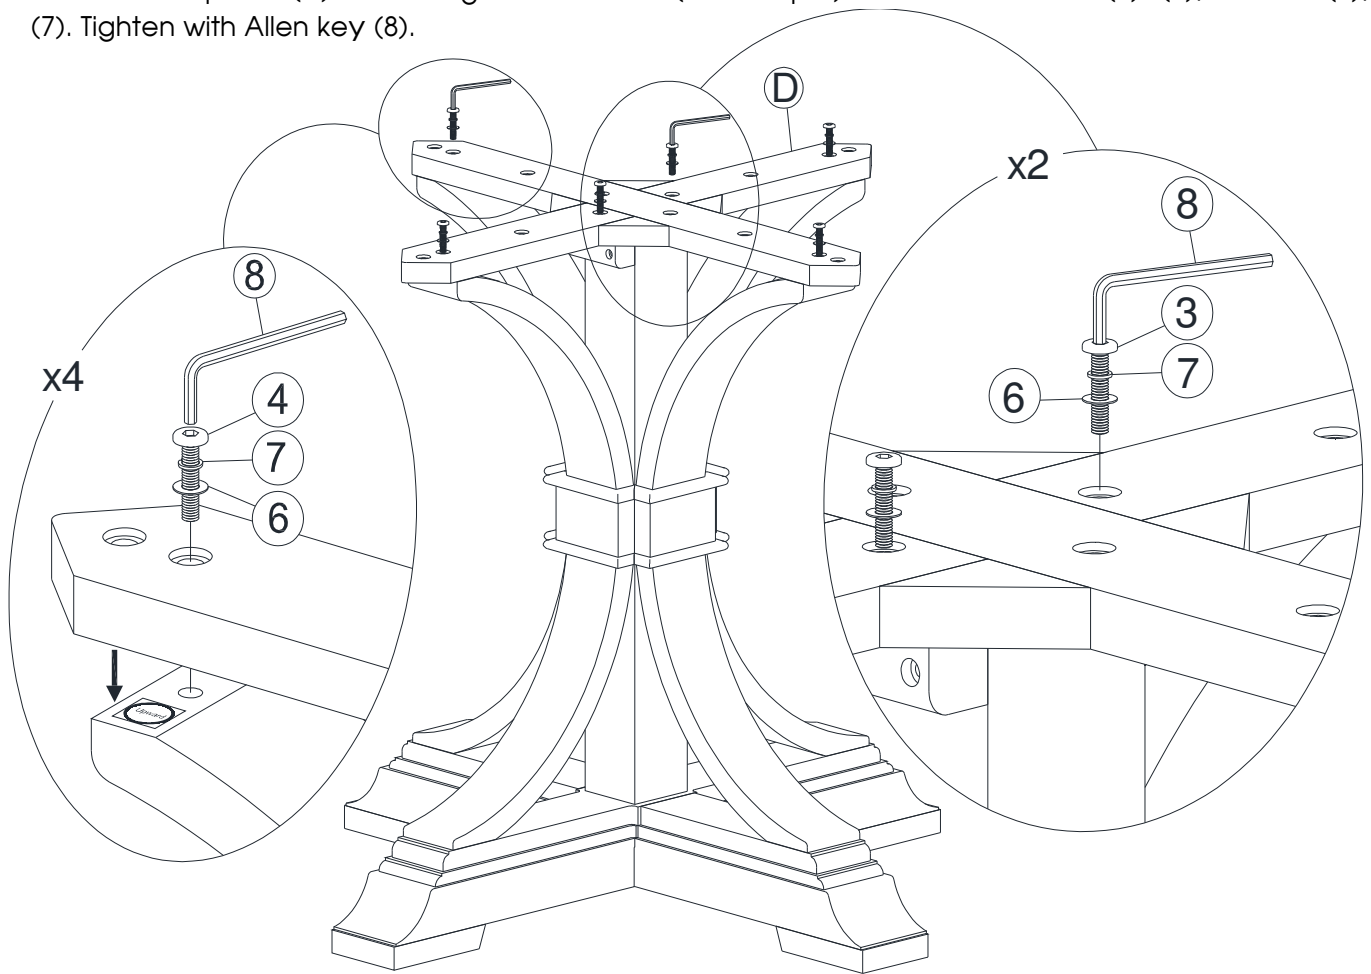

STEP 1

Attach leg (E) and leg (C) to the Pedestal (D) with long bolt (1) and washer (5), (7). Tighten with Allen key (8).

STEP 2

Attach pedestal 2 (F) to the pedestal 1 (D) and legs (E)&(C) (from Step 1) with medium bolts (2), washers (5), (7). Tighten with Allen key (8).

FERRIS 48" /54" ROUND DINING TABLE
IRVING 48" /54" ROUND DINING TABLE

STEP 3

Attach cross piece (D) to the Leg and Pedestal (from step 2) with medium bolts (3)&(4), washers (6), (7). Tighten with Allen key (8).

STEP 4

Carefully place the Cross piece (from Step 3) on bottom side of the table top (A), attach with short bolts (4). Tighten with Allen key (8).

FERRIS 48" /54" ROUND DINING TABLE
IRVING 48" /54" ROUND DINING TABLE